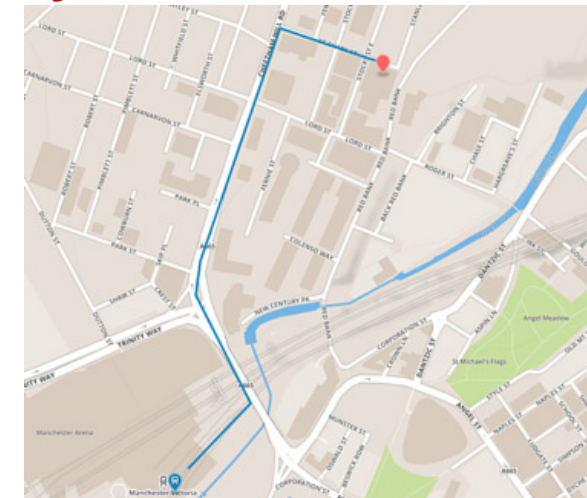

Blue route: this route takes you to a set of public stone steps (past the ground floor entrance). At the top of the steps on the left you will reach the main reception.

Green Route: for step free access take Lord Street and Stock Street East where you will take the first right. This leads you onto St.Chad's Street and to the main reception.

### By tram...

The closest tram station in central Manchester is Shudehill Interchange.

This is located near Manchester Victoria. The easiest route from the tram stop to Redbank House is to walk onto Miller Street and follow it round to Cheetham Hill Road then at St.Chad's Church follow St.Chad's Street and Redbank House is located at number 4.

### By rail...

If you're travelling by rail, Redbank House is located a short 5 minute walk from Manchester Victoria, see the map (right) for directions on foot to Redbank House. If travelling into any other Manchester station they all have rail services operating to Manchester Victoria.

### By bus...

The main bus routes that run to Cheetham Hill/St.Chad's Street are:

- 135 First Bus - service that runs to and from Bury Interchange to Piccadilly Gardens in Manchester city centre.
  - 42 First Bus service that runs to and from East Didsbury to Middleton.
- Both of these bus routes run on Cheetham Hill Road and they run to and from Piccadilly gardens which is in the heart of Manchester. The bus stop is next to St.Chad's Church located at the end of St.Chad's Street.