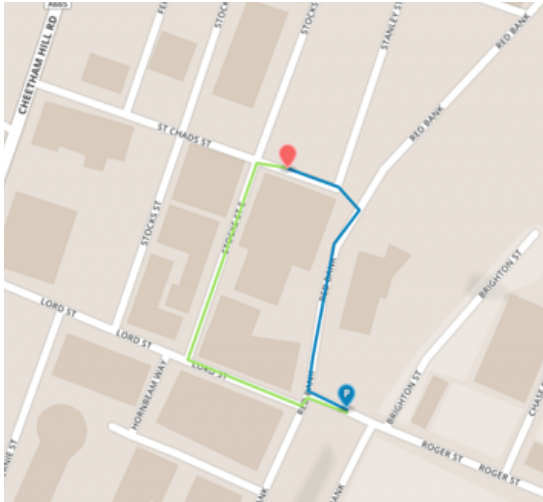

Getting Here

By car...

If you're travelling by car to Redbank House use the postcode M8 8QA. Please be advised there is no on-site parking, the car park is for staff only.

There is free on-street parking in the area and an affordable secure car park located 100m away (use postcode M4 4EN)

Blue route: this route takes you to a set of public stone steps (past the ground floor entrance). At the top of the steps on the left you will reach the main reception.

Green Route: for step free access take Lord Street and Stock Street East where you will take the first right. This leads you onto St.Chad's Street and to the main reception.