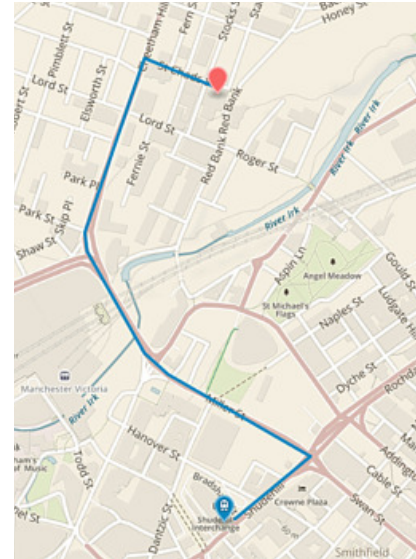

## Getting Here

Blue route: this route takes you to a set of public stone steps (past the ground floor entrance). At the top of the steps on the left you will reach the main reception.

Green Route: for step free access take Lord Street and Stock Street East where you will take the first right. This leads you onto St.Chad's Street and to the main reception.

### By tram...

The closest tram station in central Manchester is Shudehill Interchange.

This is located near Manchester Victoria. The easiest route from the tram stop to Redbank House is to walk onto Miller Street and follow it round to Cheetham Hill Road then at St.Chad's Church follow St.Chad's Street and Redbank House is located at number 4.

### By rail...

If you're travelling by rail, Redbank House is located a short 5 minute walk from Manchester Victoria, see the map (right) for directions on foot to Redbank House. If travelling into any other Manchester station they all have rail services operating to Manchester Victoria.